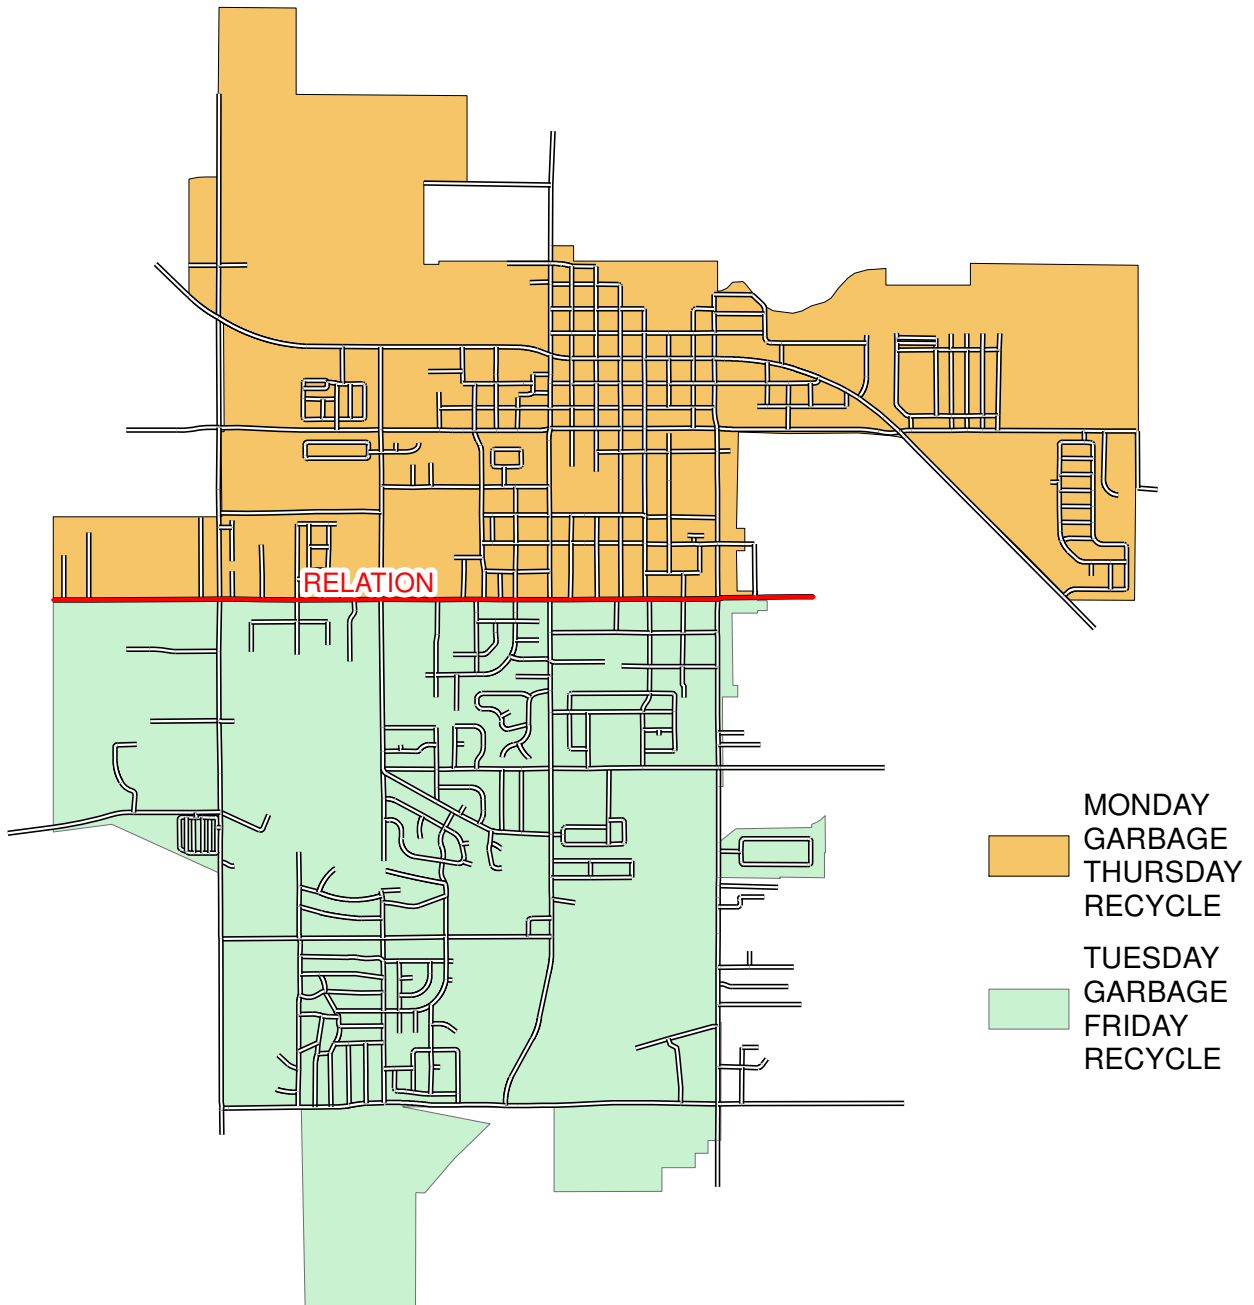

RESIDENTIAL CURBSIDE GARBAGE AND RECYCLING ROUTES AND SCHEDULE

PLEASE PLACE CONTAINER TO CURB BY 6AM
SEE CALENDAR FOR HOLIDAY PICK-UP SCHEDULES